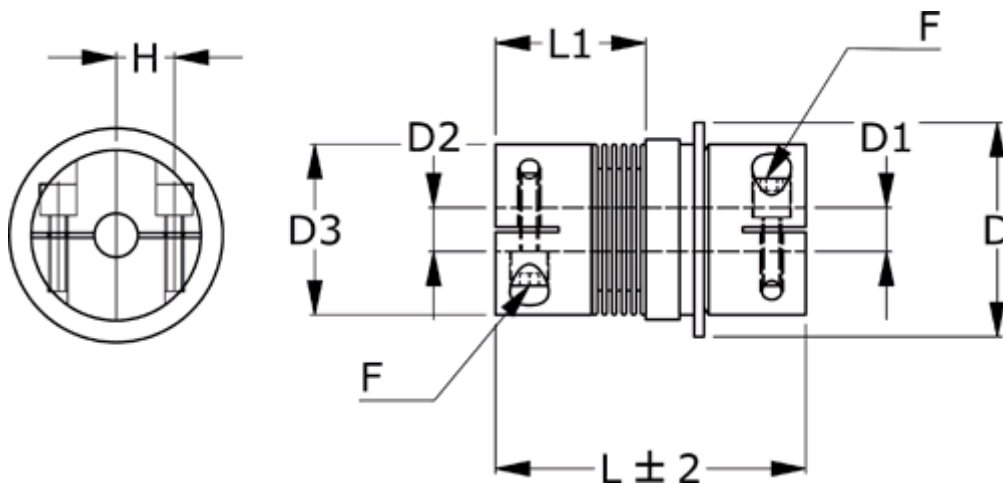

# Data Sheet

Article number: 335011501132835D1

Description: Safety coupling BKK 150 multiposition  
Length 113 mm, bore 28/35 mm, TKn max 130 NM

## Measures

D = 94  
D1 = 35  
D2 = 28  
D3 = 82.0  
F = M10  
H = 28.0  
L = 113  
L1 = 57.5

Nom. torque NM (TKn) = 130NM overload torque range 1  
Position engagement = C = Synchronous  
s = 2.0